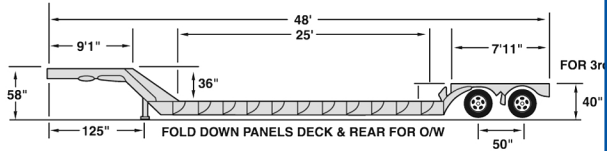

Trailer Specifications

Expandable Flatbed

Available Lengths to 85 FT

Specialty Trailer

Expandable Double Drop

Detachable Double Drop Lowboy

Multiaxle Lowboys

Double Drop

Drop Deck Expandable Lowboy

Drop Deck Lowboy

To 60 Ton Capacity Available Lengths to 48 FT

Pontoon Trailer 18 in. High Deck

www.medey.com • connect@medey.com
ph: 414-747-7000 • fx: 414-747-7010

Licenses C-TPAT IATA CHB NVOCC FMC