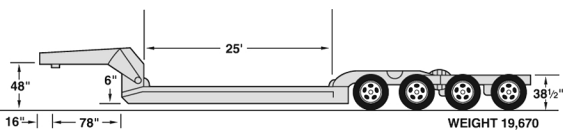

Trailer Specifications

Expandable Flatbed

Available Lengths to 85 FT

Specialty Trailer

Expandable Double Drop

Detachable Double Drop Lowboy

Multiaxle Lowboys

Double Drop

Drop Deck Expandable Lowboy

Drop Deck Lowboy

To 60 Ton Capacity Available Lengths to 48 FT

Pontoon Trailer 18 in. High Deck

www.medey.com • connect@medey.com
ph: 414-747-7000 • fx: 414-747-7010

Licenses C-TPAT IATA CHB NVOCC FMC