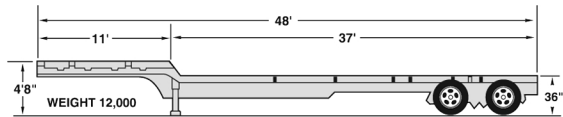

Trailer Specifications

Expandable Flatbed

Available Lengths to 85 FT

Specialty Trailer

Expandable Double Drop

Detachable Double Drop Lowboy

Multiaxle Lowboys

Double Drop

Drop Deck Expandable Lowboy

Drop Deck Lowboy

To 60 Ton Capacity Available Lengths to 48 FT

Pontoon Trailer 18 in. High Deck

www.medey.com • connect@medey.com
ph: 414-747-7000 • fx: 414-747-7010

Licenses C-TPAT IATA CHB NVOCC FMC