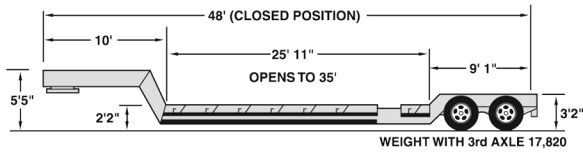

Trailer Specifications

Expandable Flatbed

Available Lengths to 85 FT

Specialty Trailer

Expandable Double Drop

Detachable Double Drop Lowboy

Multiaxle Lowboys

Double Drop

Drop Deck Expandable Lowboy

Drop Deck Lowboy

To 60 Ton Capacity Available Lengths to 48 FT

Pontoon Trailer 18 in. High Deck

www.medey.com • connect@medey.com
ph: 414-747-7000 • fx: 414-747-7010

Licenses C-TPAT IATA CHB NVOCC FMC