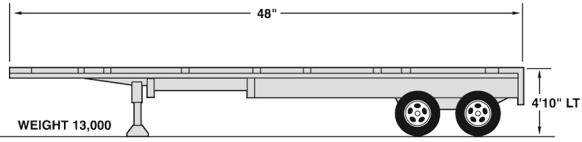

Trailer Specifications

Expandable Flatbed

Available Lengths to 85 FT

Specialty Trailer

Expandable Double Drop

Detachable Double Drop Lowboy

Multiaxle Lowboys

Double Drop

Drop Deck Expandable Lowboy

Drop Deck Lowboy

To 60 Ton Capacity Available Lengths to 48 FT

Pontoon Trailer 18 in. High Deck

www.medey.com • connect@medey.com
ph: 414-747-7000 • fx: 414-747-7010

Licenses C-TPAT IATA CHB NVOCC FMC