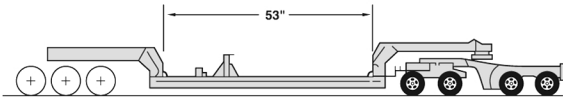

Trailer Specifications

Expandable Flatbed

Available Lengths to 85 FT

Specialty Trailer

Expandable Double Drop

Detachable Double Drop Lowboy

Multiaxle Lowboys

Double Drop

Drop Deck Expandable Lowboy

Drop Deck Lowboy

To 60 Ton Capacity Available Lengths to 48 FT

Pontoon Trailer 18 in. High Deck

www.medey.com • connect@medey.com
ph: 414-747-7000 • fx: 414-747-7010

Licenses C-TPAT IATA CHB NVOCC FMC