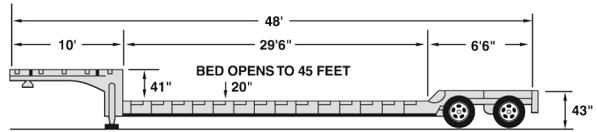

Trailer Specifications

Expandable Flatbed

Available Lengths to 85 FT

Specialty Trailer

Expandable Double Drop

Detachable Double Drop Lowboy

Multiaxle Lowboys

Double Drop

Drop Deck Expandable Lowboy

Drop Deck Lowboy

To 60 Ton Capacity Available Lengths to 48 FT

Pontoon Trailer 18 in. High Deck

www.medey.com • connect@medey.com
ph: 414-747-7000 • fx: 414-747-7010

Licenses C-TPAT IATA CHB NVOCC FMC