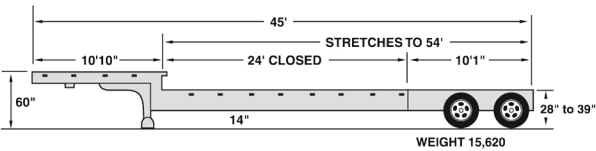

Trailer Specifications

Expandable Flatbed

Available Lengths to 85 FT

Specialty Trailer

Expandable Double Drop

Detachable Double Drop Lowboy

Multiaxle Lowboys

Double Drop

Drop Deck Expandable Lowboy

Drop Deck Lowboy

To 60 Ton Capacity Available Lengths to 48 FT

Pontoon Trailer 18 in. High Deck

www.medey.com • connect@medey.com
ph: 414-747-7000 • fx: 414-747-7010

Licenses C-TPAT IATA CHB NVOCC FMC